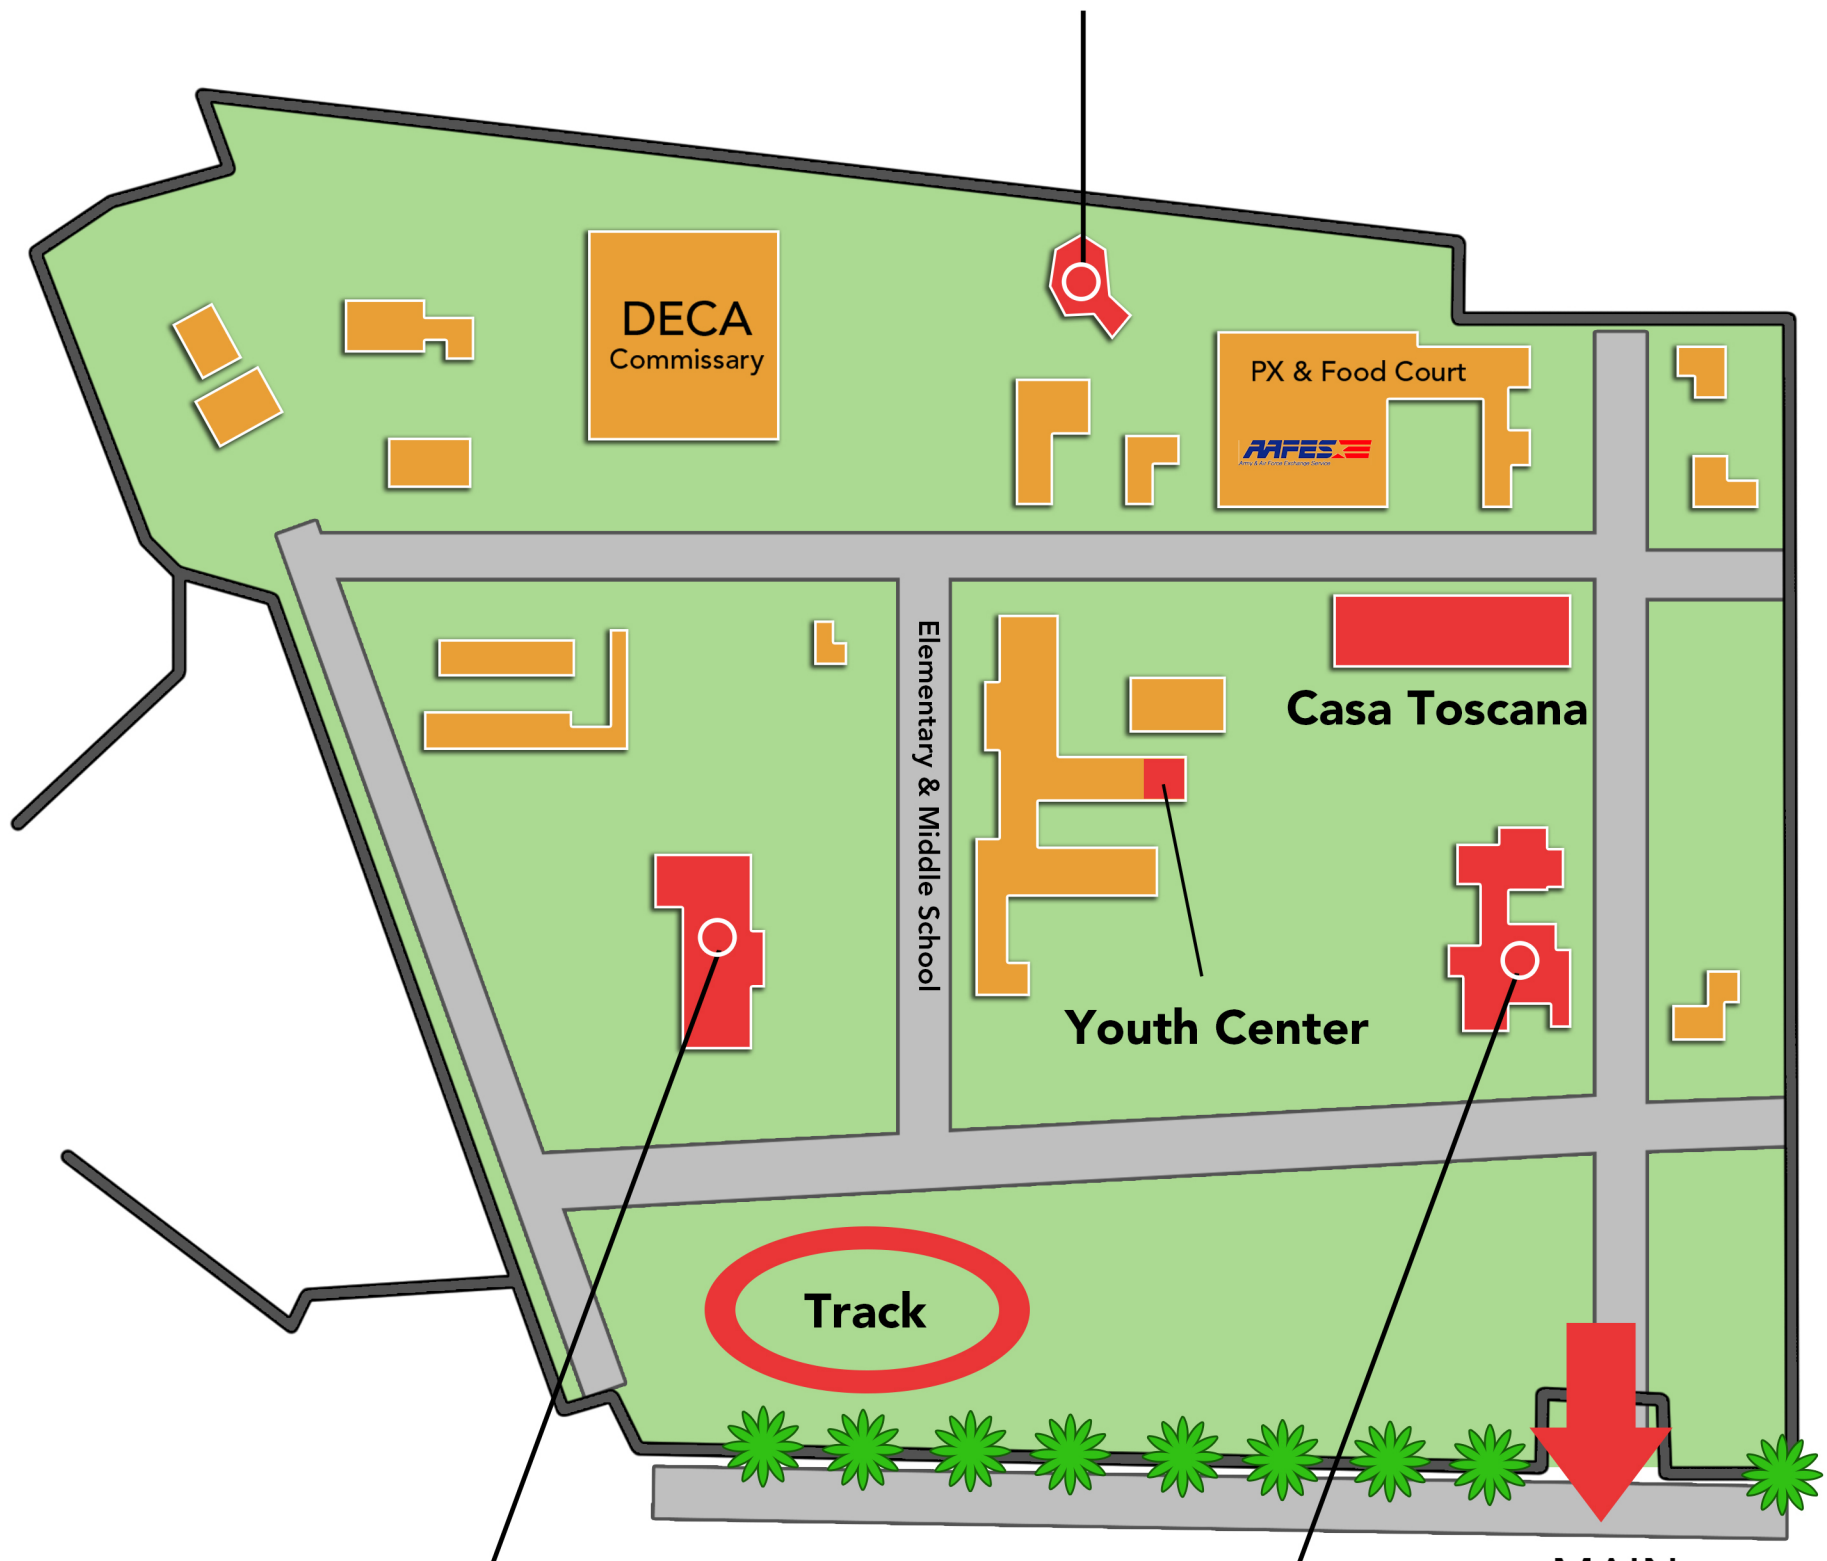

# Map of Camp Darby

**Child Development Center (CDC)  
& Parent Central Services**

Tax Relief Office / UTEP  
NAF Human Resources  
Vehicle Registration  
Military Family Life Counselor

**Darby Warrior Zone:**  
Fitness Center  
MWR Office  
Library  
Coffee Bar  
Army Community Service

**MAIN  
GATE**