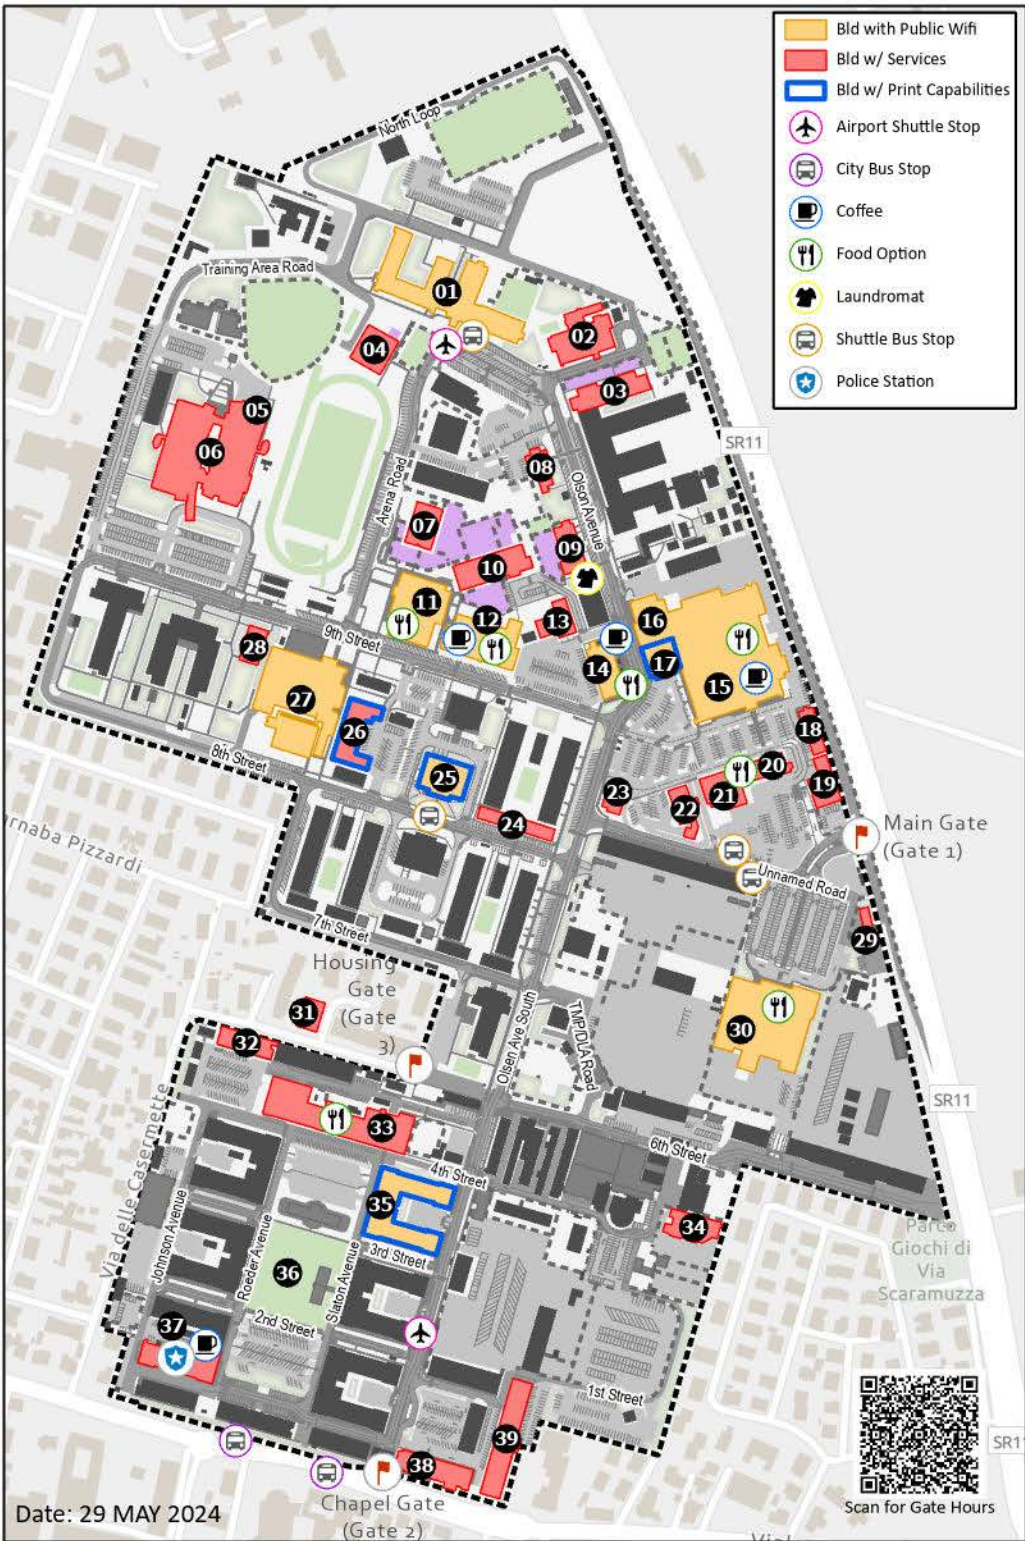

Caserma Ederle

Map No.	Bld Name	Bld No.	Map No.	Bld Name	Bld No.
01	Ederle Inn	345	19	SATO Travel	249
02	Golden Lion/ 5:01 Bar	311	20	Thrift Shop	243
03	CPAC	327	21	Shopette	243
04	Central Processing Facility (CPF)	393	21	BNL Bank	243
			21	Global Credit Union	243
05	Veterinary Clinic	2310	22	Five Guys	245
06	Health Services Center	2310	23	Community Bank	218
07	Child Development Center	398	24	JAG Office	166/167
			25	ACS	108
08	Tax Relief Office	367	26	Education Center	126
09	SKIES	308	27	Fitness Center	112
10	Spiritual Life Center	395	28	ASAP	169
10	SHARP	395	28	WIC	168
10	EO/EEO	395	29	EcoCenter	445
11	Arena/Bowling	2309	30	Commissary	290
12	Italian Mensa	300	31	Housing Office	L0985
13	Art Center	306	32	Soldiers Theater	11
14	Movie Theater	301	33	Curry DFAC	10
15	PX/Food Court	302	34	Auto Skills Center	50
15	Cell Phone Shop/ EuropCar	302	35	USO	9A/B
16	Post Office	302	36	Hoekstra Field	
17	Library	302	37	MP/Carabinieri	04A
18	Clothing Sales	227	38	Chapel	29
19	Outdoor Rec/BOSS	249	39	Passport/Finance Office	28

Food Options

Map No.	Bld Name	Bld #	Map No.	Bld Name	Bld #
11	Arena Snack Bar	2309	15	Subway	302
12	Italian Mensa	300	15	Charley's	302
12	Java Cafe	300	15	Dunkin Donuts	302
14	HallyM's Hot Chicken	383	15	Taco Bell	302
14	Bandidos Cocina Latina	384	21	Shopette	243
14	Spudz	385	23	Five Guys	245
15	Popeye's	302	30	Commissary	290
15	Bun D	302	33	Curry DFAC	10

0 50 100 200 Meters

0 250 500 1,000 Feet